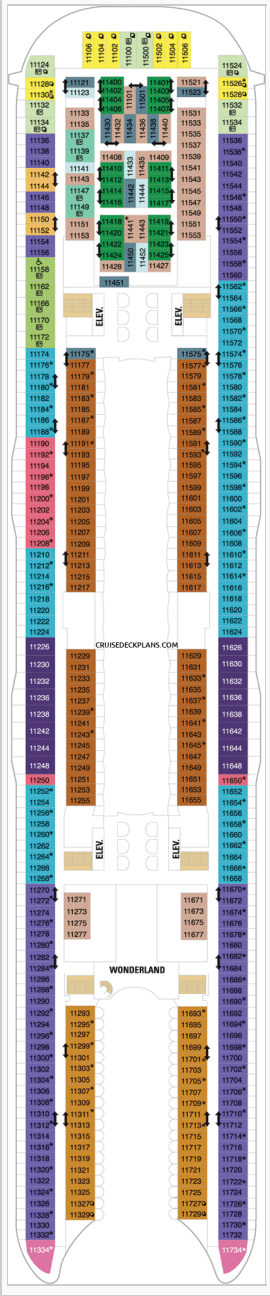

Stateroom symbols: Ultimate Family Suite: **US** Royal Loft Suite: **RL** Aqua Theater Suite - 2 Bedroom: **A1 A2** Aqua Theater Suite - 1 Bedroom: **A3** Crown Loft Suite: **L1** Owners Suite: **OS** Grand Suite - 1 Bedroom: **GS** Junior Suite: **J3-J4**
 Family Balcony: **1A** Boardwalk and Park Balcony: **1J-2J 11-21** Spacious Balcony: **1C-2C 1D-2D CB 3D-4D** Ultra Spacious Oceanview: **1K** Boardwalk and Park View: **2S** Oceanview: **3N-4N 1N-2N** Family Interior: **1R**
 Promenade View Interior: **2T** Interior: **4U 1V-2V 3V-4V C1**

Deck 11

Deck 12

Deck 14

Deck 15

Deck 16

Deck 17

Deck 18