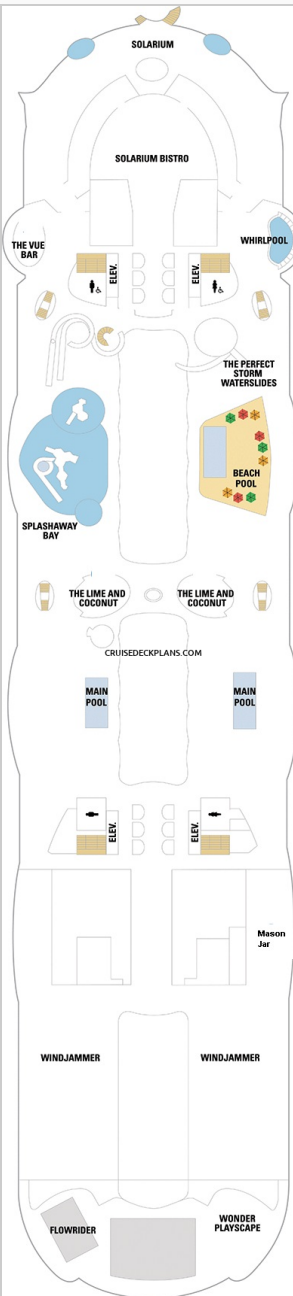

Stateroom symbols: Ultimate Family Suite: **US** Royal Loft Suite: **RL** Aqua Theater Suite - 2 Bedroom: **A1 A2** Aqua Theater Suite - 1 Bedroom: **A3** Crown Loft Suite: **L1** Owners Suite: **OS** Grand Suite - 1 Bedroom: **GS** Junior Suite: **J3-J4**
 Family Balcony: **1A** Boardwalk and Park Balcony: **1J-2J 11-21** Spacious Balcony: **1C-2C 1D-2D CB 3D-4D** Ultra Spacious Oceanview: **1K** Boardwalk and Park View: **2S** Oceanview: **3N-4N 1N-2N** Family Interior: **1R**
 Promenade View Interior: **2T** Interior: **4U 1V-2V 3V-4V C1**

Deck 11

Deck 12

Deck 14

Deck 15

Deck 16

Deck 17

Deck 18