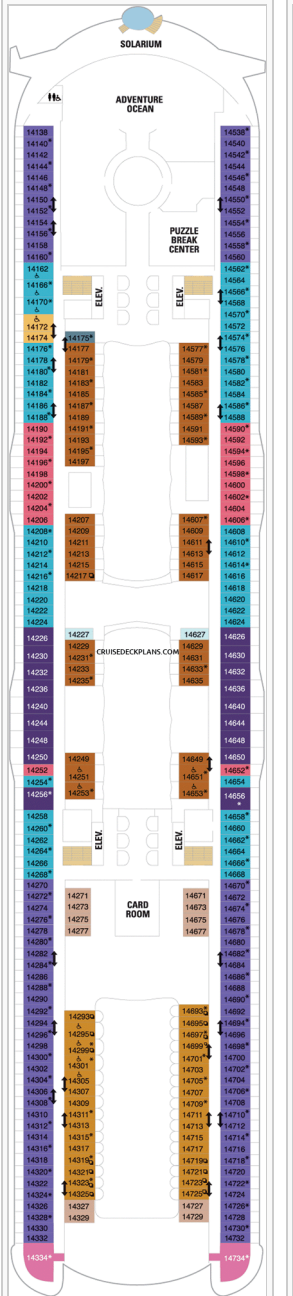

Stateroom symbols: Ultimate Family Suite: **US** Royal Loft Suite: **RL** Aqua Theater Suite - 2 Bedroom: **A1 A2** Aqua Theater Suite - 1 Bedroom: **A3** Crown Loft Suite: **L1** Owners Suite: **OS** Grand Suite - 1 Bedroom: **GS** Junior Suite: **J3-J4**
 Family Balcony: **1A** Boardwalk and Park Balcony: **1J-2J 11-21** Spacious Balcony: **1C-2C 1D-2D CB 3D-4D** Ultra Spacious Oceanview: **1K** Boardwalk and Park View: **2S** Oceanview: **3N-4N 1N-2N** Family Interior: **1R**
 Promenade View Interior: **2T** Interior: **4U 1V-2V 3V-4V C1**

Deck 11

Deck 12

Deck 14

Deck 15

Deck 16

Deck 17

Deck 18