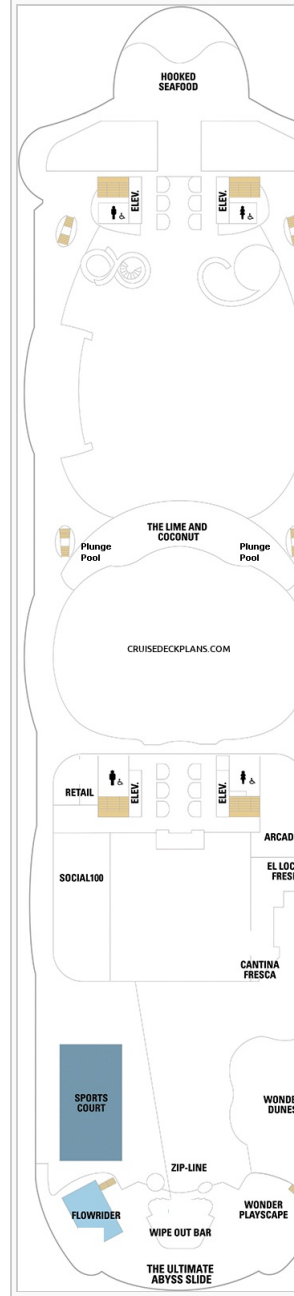

Stateroom symbols: Ultimate Family Suite: **US** Royal Loft Suite: **RL** Aqua Theater Suite - 2 Bedroom: **A1 A2** Aqua Theater Suite - 1 Bedroom: **A3** Crown Loft Suite: **L1** Owners Suite: **OS** Grand Suite - 1 Bedroom: **GS** Junior Suite: **J3-J4**
 Family Balcony: **1A** Boardwalk and Park Balcony: **1J-2J 11-21** Spacious Balcony: **1C-2C 1D-2D CB 3D-4D** Ultra Spacious Oceanview: **1K** Boardwalk and Park View: **2S** Oceanview: **3N-4N 1N-2N** Family Interior: **1R**
 Promenade View Interior: **2T** Interior: **4U 1V-2V 3V-4V C1**

Deck 11

Deck 12

Deck 14

Deck 15

Deck 16

Deck 17

Deck 18