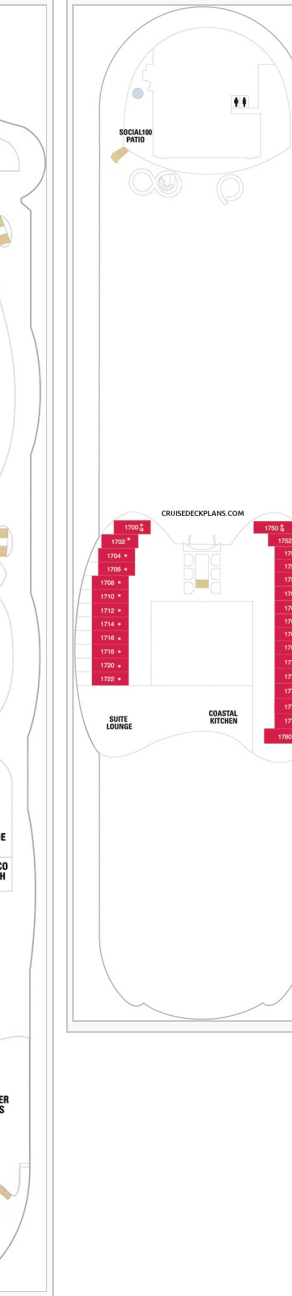

Stateroom symbols: Ultimate Family Suite: **US** Royal Loft Suite: **RL** Aqua Theater Suite - 2 Bedroom: **A1 A2** Aqua Theater Suite - 1 Bedroom: **A3** Crown Loft Suite: **L1** Owners Suite: **OS** Grand Suite - 1 Bedroom: **GS** Junior Suite: **J3-J4**
 Family Balcony: **1A** Boardwalk and Park Balcony: **1J-2J 11-21** Spacious Balcony: **1C-2C 1D-2D CB 3D-4D** Ultra Spacious Oceanview: **1K** Boardwalk and Park View: **2S** Oceanview: **3N-4N 1N-2N** Family Interior: **1R**
 Promenade View Interior: **2T** Interior: **4U 1V-2V 3V-4V C1**

Deck 11

Deck 12

Deck 14

Deck 15

Deck 16

Deck 17

Deck 18