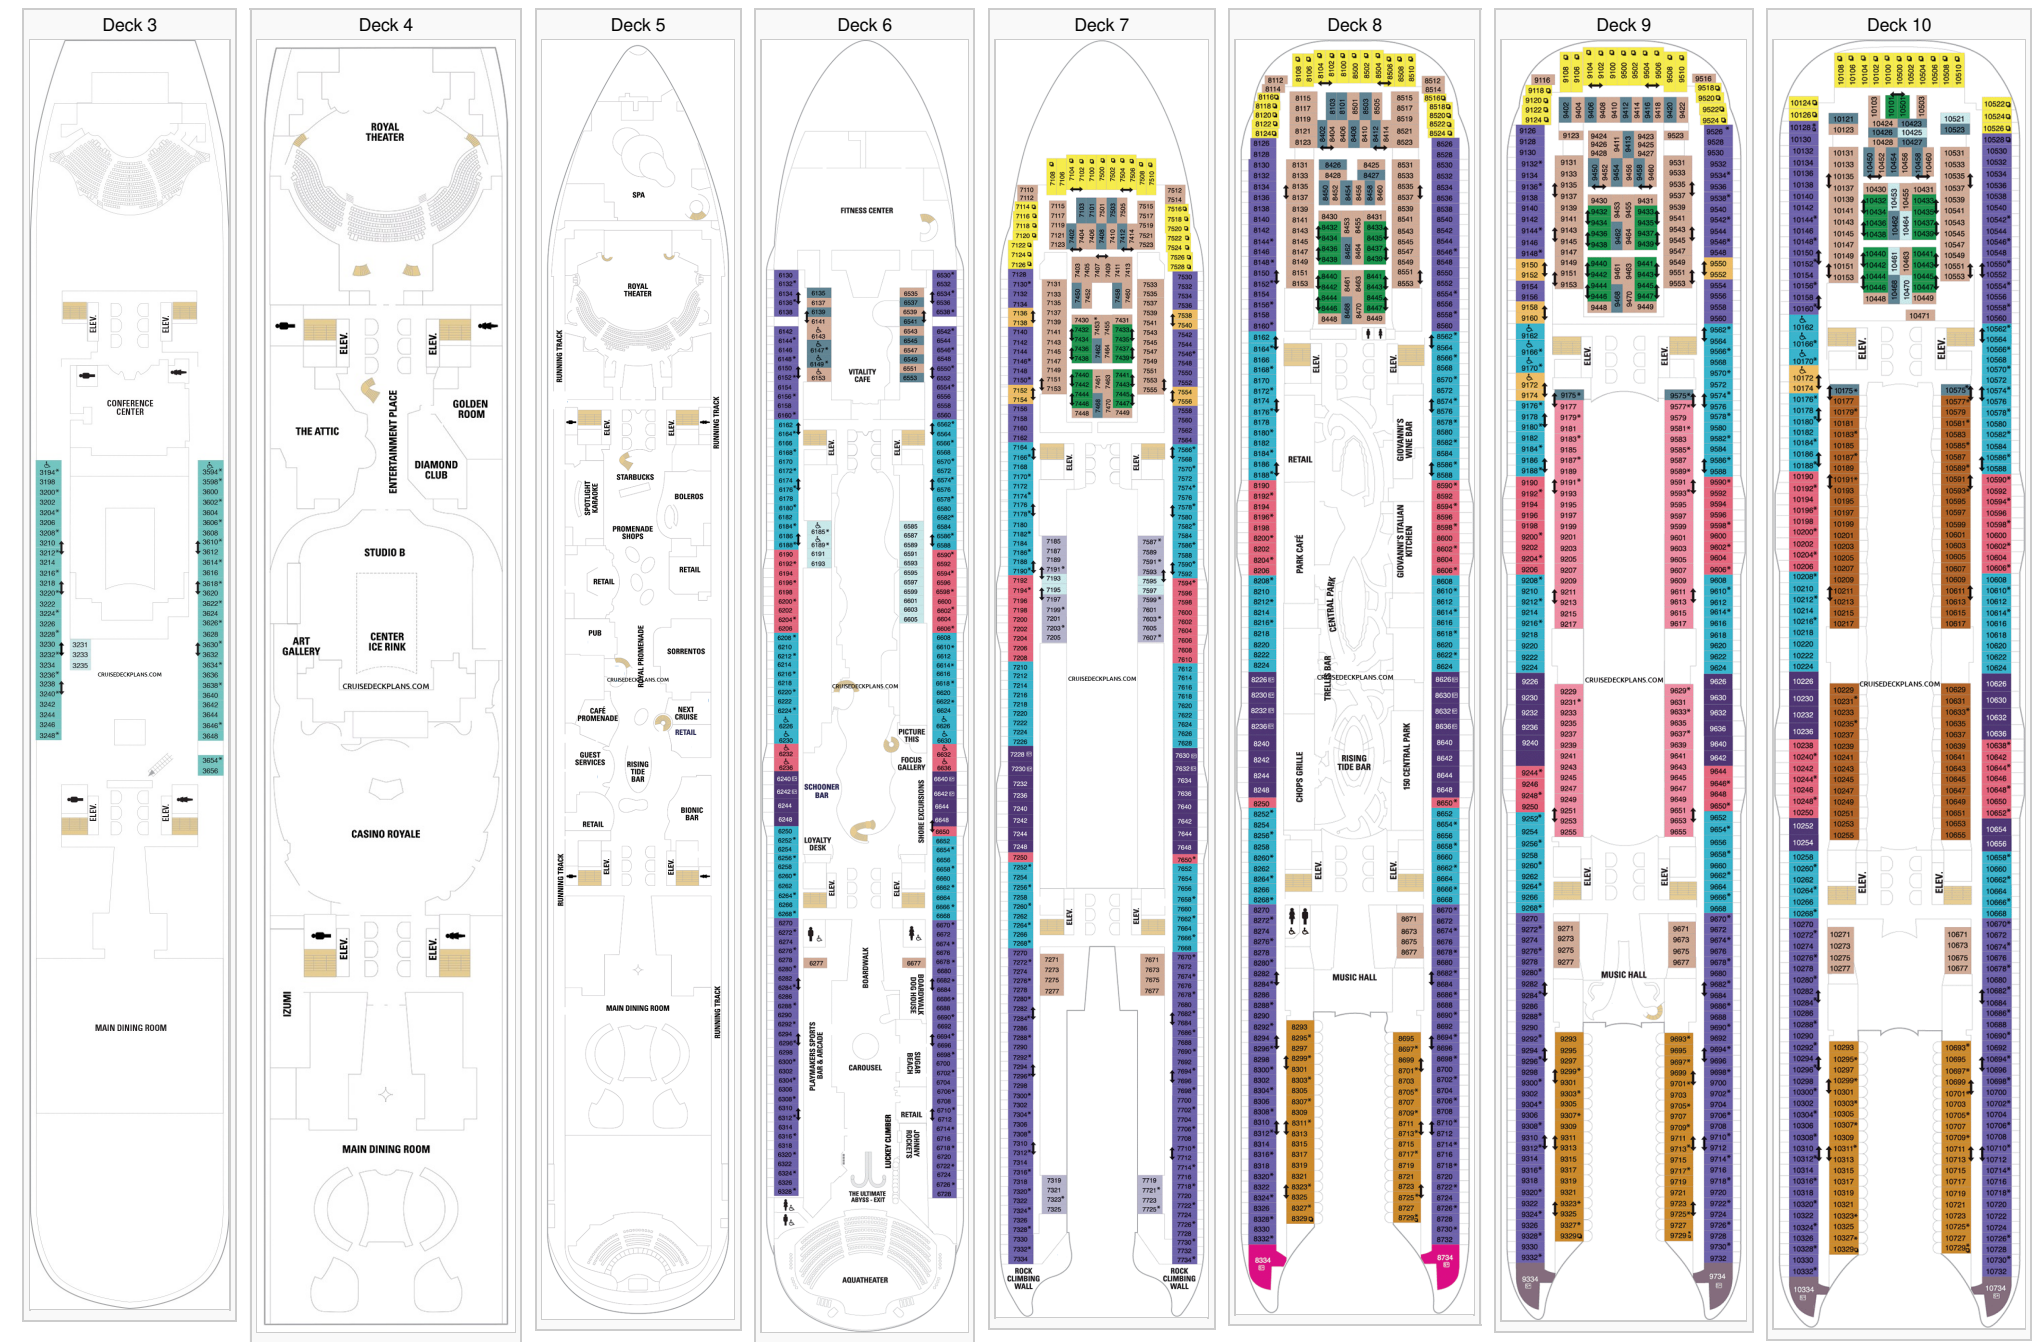

Stateroom symbols: Ultimate Family Suite: **US** Royal Loft Suite: **RL** Aqua Theater Suite - 2 Bedroom: **A1 A2** Aqua Theater Suite - 1 Bedroom: **A3** Crown Loft Suite: **L1** Owners Suite: **OS** Grand Suite - 1 Bedroom: **GS** Junior Suite: **J3-J4**
 Family Balcony: **1A** Boardwalk and Park Balcony: **1J-2J 11-21** Spacious Balcony: **1C-2C 1D-2D CB 3D-4D** Ultra Spacious Oceanview: **1K** Boardwalk and Park View: **2S** Oceanview: **3N-4N 1N-2N** Family Interior: **1R**
 Promenade View Interior: **2T** Interior: **4U 1V-2V 3V-4V C1**

Deck 11

Deck 12

Deck 14

Deck 15

Deck 16

Deck 17

Deck 18