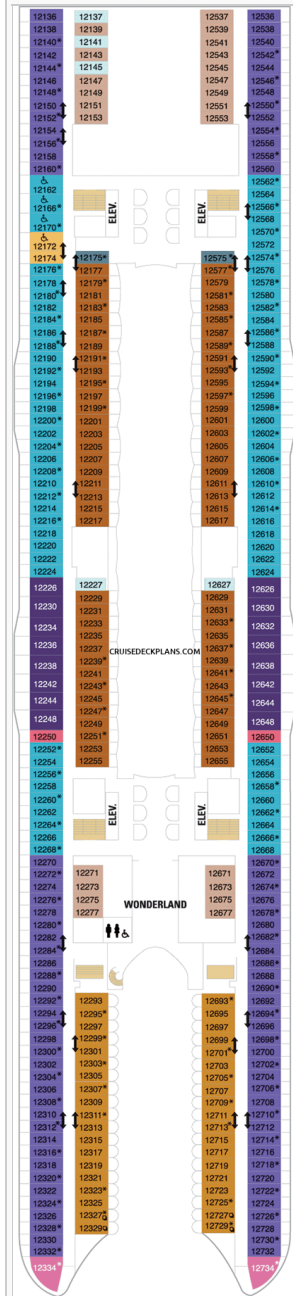

Stateroom symbols: Ultimate Family Suite: **US** Royal Loft Suite: **RL** Aqua Theater Suite - 2 Bedroom: **A1 A2** Aqua Theater Suite - 1 Bedroom: **A3** Crown Loft Suite: **L1** Owners Suite: **OS** Grand Suite - 1 Bedroom: **GS** Junior Suite: **J3-J4**
 Family Balcony: **1A** Boardwalk and Park Balcony: **1J-2J 11-21** Spacious Balcony: **1C-2C 1D-2D CB 3D-4D** Ultra Spacious Oceanview: **1K** Boardwalk and Park View: **2S** Oceanview: **3N-4N 1N-2N** Family Interior: **1R**
 Promenade View Interior: **2T** Interior: **4U 1V-2V 3V-4V C1**

Deck 11

Deck 12

Deck 14

Deck 15

Deck 16

Deck 17

Deck 18