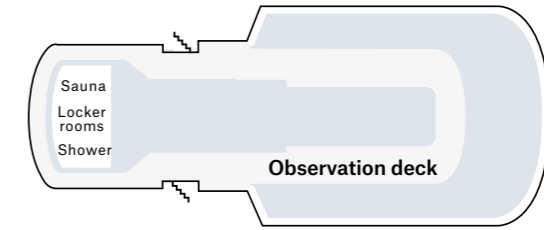

MS Fram

MS Fram is a favourite in our fleet and has been extensively refurbished in 2022. As a small and manoeuvrable vessel, it offers Hurtigruten's distinctive small ship expedition experience, providing access to a greater range of potential landing sites. Its spacious outside decks allow you to get closer to nature and wildlife while the Science Center always offers something of interest. Stay in shape in the gym, enjoy the relaxed atmosphere in the Explorer lounge & bar, and treat yourself in the restaurants, sauna, and hot tubs. Art by Arctic artists decorate the comfortable cabins and suites.

SHIP YARD: Fincantieri, (I)
FLAG: Norway
YEAR OF CONSTRUCTION: 2007
(Year of refurbishment 2022)
GROSS TONNAGE: 11,647 t
CABINS: 119
OVERALL LENGTH: 114 m
BEAM: 20.2 M
SERVICE SPEED: 13 knots