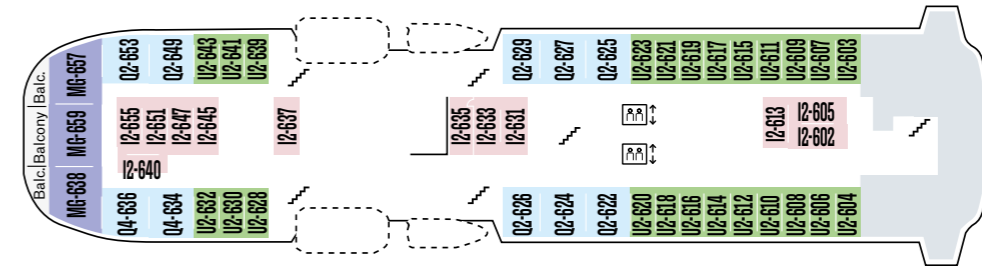

MS Fram

MS Fram is a favourite in our fleet and has been extensively refurbished in 2022. As a small and manoeuvrable vessel, it offers Hurtigruten's distinctive small ship expedition experience, providing access to a greater range of potential landing sites. Its spacious outside decks allow you to get closer to nature and wildlife while the Science Center always offers something of interest. Stay in shape in the gym, enjoy the relaxed atmosphere in the Explorer lounge & bar, and treat yourself in the restaurants, sauna, and hot tubs. Art by Arctic artists decorate the comfortable cabins and suites.

SHIP YARD: Fincantieri, (I)
FLAG: Norway
YEAR OF CONSTRUCTION: 2007
(Year of refurbishment 2022)
GROSS TONNAGE: 11,647 t
CABINS: 119
OVERALL LENGTH: 114 m
BEAM: 20.2 M
SERVICE SPEED: 13 knots