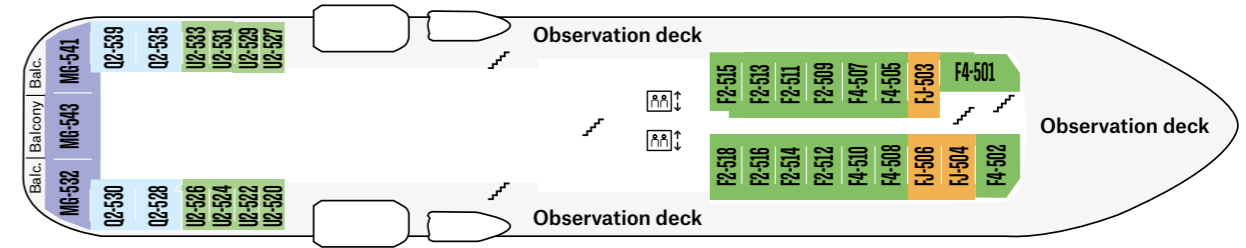

MS Fram

MS Fram is a favourite in our fleet and has been extensively refurbished in 2022. As a small and manoeuvrable vessel, it offers Hurtigruten's distinctive small ship expedition experience, providing access to a greater range of potential landing sites. Its spacious outside decks allow you to get closer to nature and wildlife while the Science Center always offers something of interest. Stay in shape in the gym, enjoy the relaxed atmosphere in the Explorer lounge & bar, and treat yourself in the restaurants, sauna, and hot tubs. Art by Arctic artists decorate the comfortable cabins and suites.

SHIP YARD: Fincantieri, (I)
FLAG: Norway
YEAR OF CONSTRUCTION: 2007
(Year of refurbishment 2022)
GROSS TONNAGE: 11,647 t
CABINS: 119
OVERALL LENGTH: 114 m
BEAM: 20.2 M
SERVICE SPEED: 13 knots